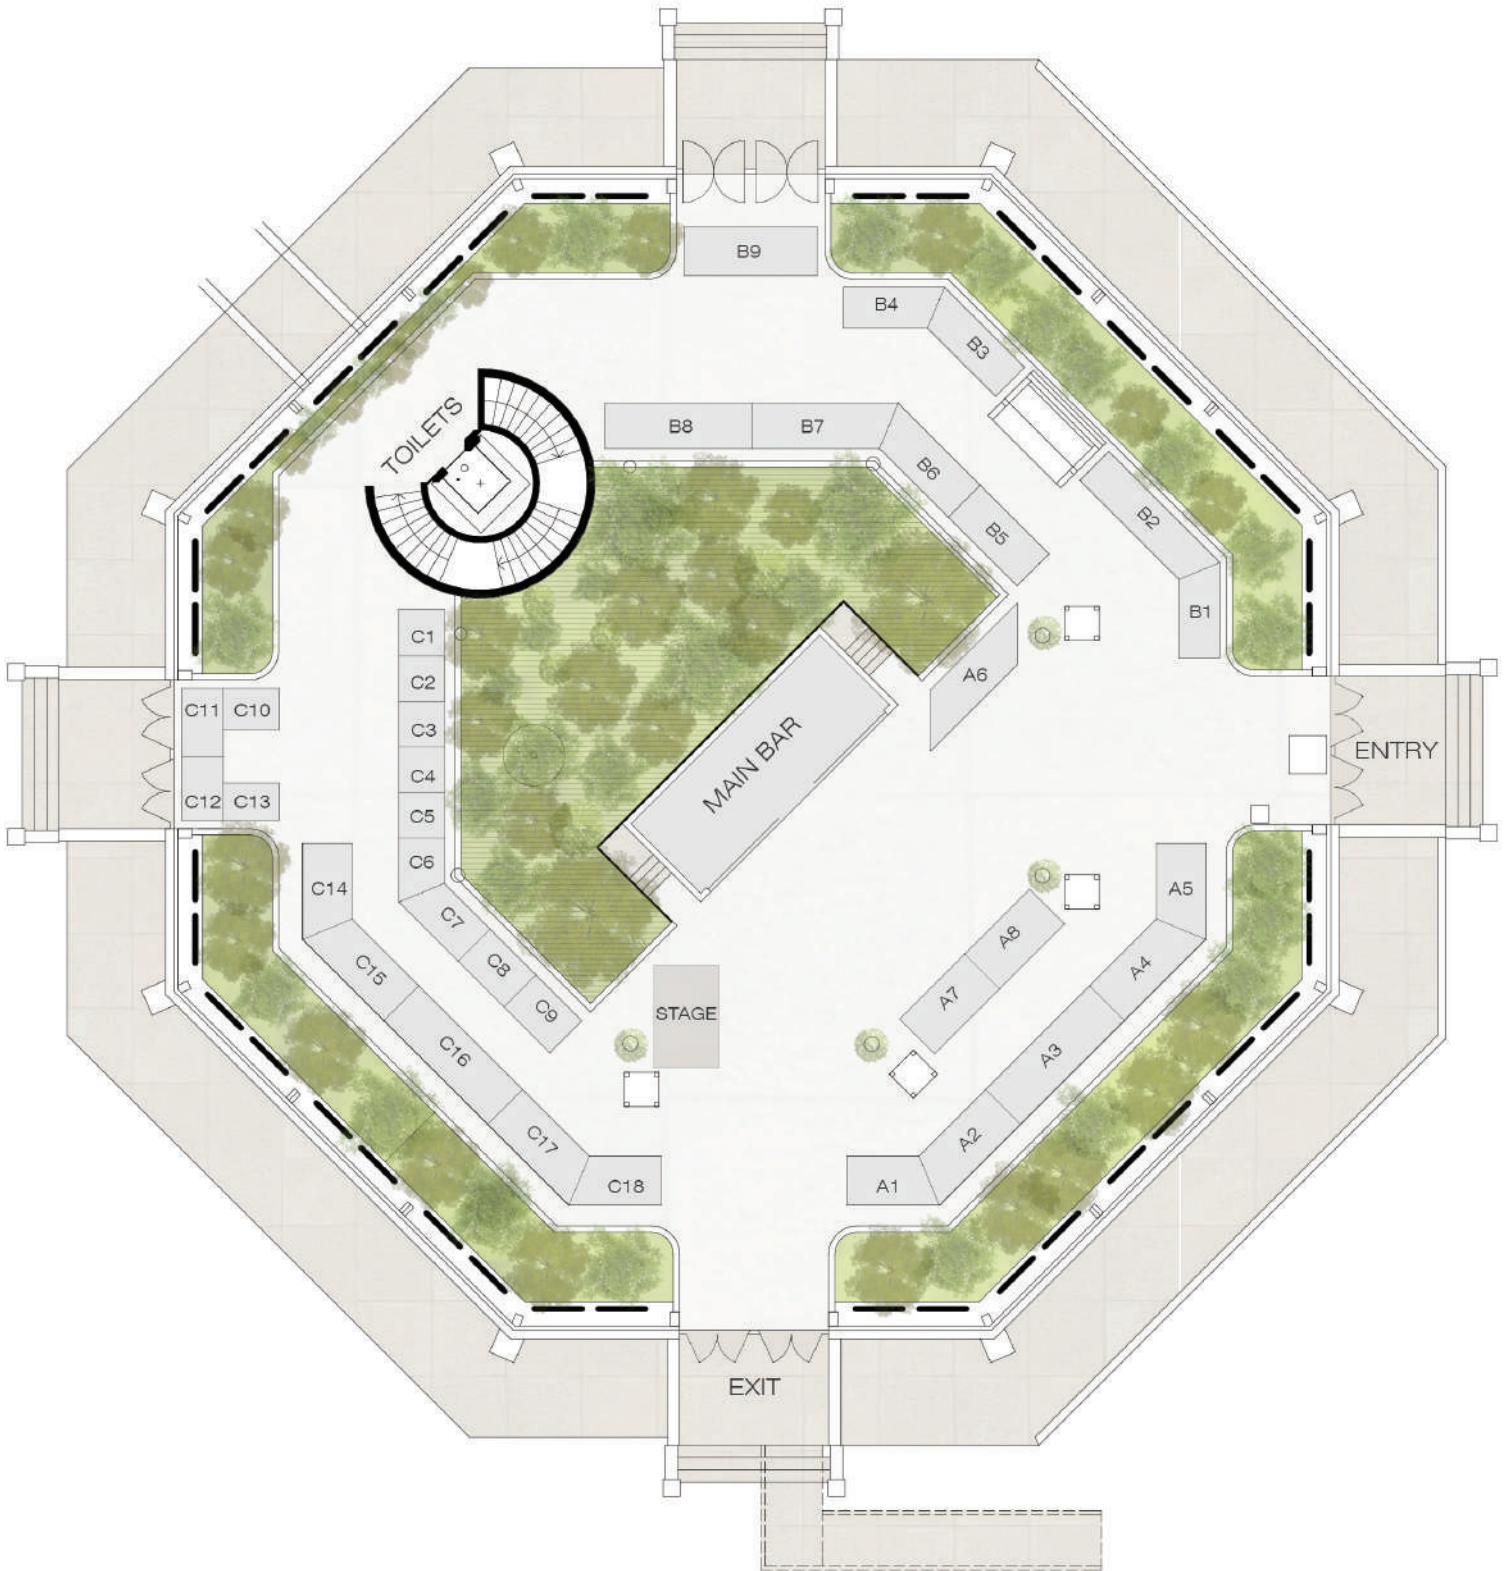

THE VENUE:

Sefton Park Palm House is a grade 2 listed glasshouse. Built in 1896, it is truly stunning setting which is host to the Liverpool International Plant Collection. Beautiful in its grand architecture, it is now an iconic tourist attraction set in the very heart of Sefton Park in South Liverpool.

VENUE LAYOUT:

PRICING

Position	Size (Length x Width)	Metres Sq.	Price
A1	3 x 2	6	£900.00
A2	3.3 x 2	6.6	£990.00
A3	3.3 x 2	6.6	£990.00
A4	3.3 x 2	6.6	£990.00
A5	3 x 2	6	£900.00
A6	3 x 3	9	£1,350.00
A7	3 x 2	6	£900.00
A8	3 x 2	6	£900.00
B1	3 x 1.5	4.5	£675.00
B2	3 x 1.5	4.5	£675.00
B3	3 x 1.5	4.5	£675.00
B4	3 x 1.5	4.5	£675.00
B5	2 x 1.5	3	£450.00
B6	2 x 1.5	3	£450.00
B7	3.5 x 2	7	£1,050.00
B8	3.5 x 2	7	£1,050.00
B9	4 x 3	12	£1,800.00
C1	1 x 1.5	1.5	£225.00
C2	1 x 1.5	1.5	£225.00
C3	1 x 1.5	1.5	£225.00
C4	1 x 1.5	1.5	£225.00
C5	1 x 1.5	1.5	£225.00
C6	1 x 1.5	1.5	£225.00
C7	1 x 1.5	1.5	£225.00
C8	1.5 x 1.5	2.25	£337.50
C9	1.5 x 1.5	2.25	£337.50
C10	1 x 1	1	£150.00
C11	1 x 1	1	£150.00
C12	1 x 1	1	£150.00
C13	1 x 1	1	£150.00
C14	3 x 2	6	£900.00
C15	3.3 x 2	6.6	£990.00
C16	3.3 x 2	6.6	£990.00
C17	3.3 x 2	6.6	£990.00
C18	3 x 2	6	£900.00